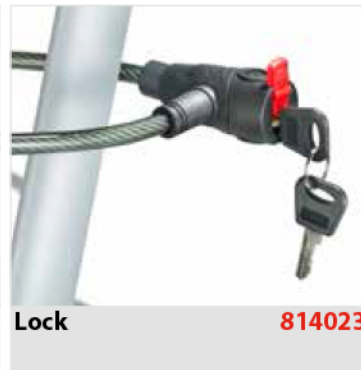

Adjustable back support with padding **814726**

Tray (for Olympos M) **815212**

Anti slip mat for tray (for Olympos M) **814059**

Rear bag with zipper **814046**

Transport bag **814042**

Crutch holder **814040**

Bottle holder **814043**

LED lamp **814608**

Nameplate **814024**

Lock **814023**

Umbrella with attachment **814068**

Off-road wheels for IBS, set of 4 **814661**

Studded tyres for IBS, set of 2 rear wheels **814671**

Ice spurs for shoes size M (EUR 36-40) **814029**
size L (EUR 41-46) **814035**

One-handed brake **814026**

Guiding handle for e.g. visually impaired **814014**

Basket for oxygen bottle (only compressed, not liquid) **814009**